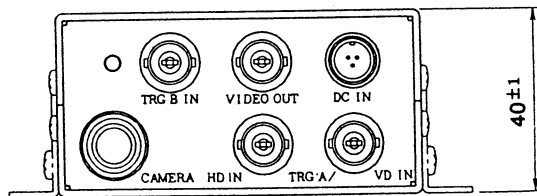

● Junction box JU-M1A

UNIT:mm

JUNCTION BOX

DC IN 12V

TRG B IN

VIDEO OUT

DC IN