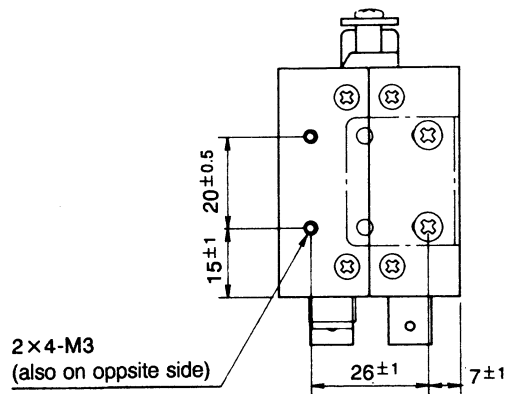

● Junction box JU-M1A

UNIT:mm

JUNCTION BOX

DC IN 12V

TRG B IN

VIDEO OUT

DC IN