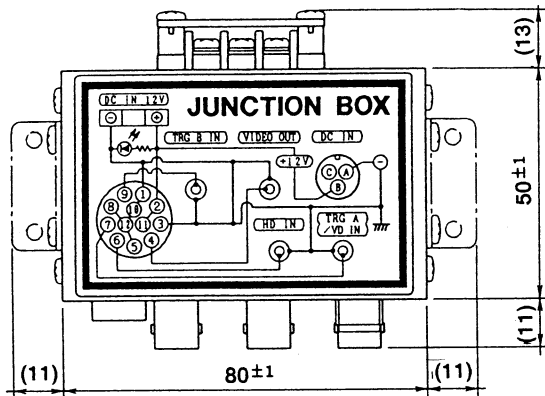

● Junction box JU-M1A

UNIT:mm

JUNCTION BOX

DC IN 12V

TRG B IN

VIDEO OUT

DC IN